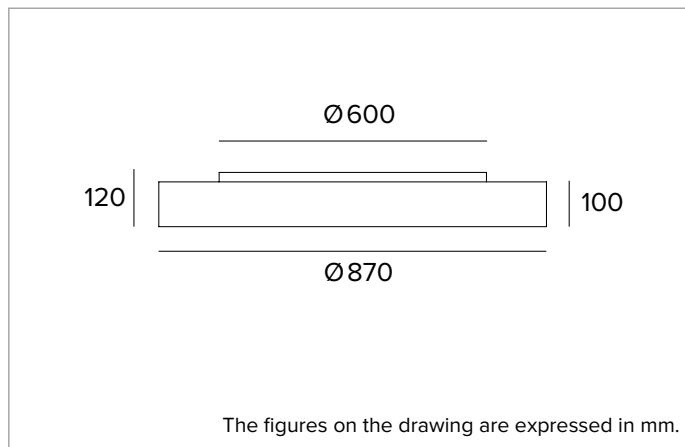

SOURCE

The LED Engine is made up of self-cooling circular boards. Tunable White version available on request.

Energy efficiency class: E

Nominal power: 113W

Nominal flux: 14705lm

Colour rendering index: 90

Rf: 89.8

Rg: 98.7

CCT nominal: 4000K

Lifetime (L80/B10): >50000h tq +25°C

ILLUMINOTECHNICAL CHARACTERISTICS

OPAL Direct Version: High luminance transmission and light diffusion opaline polycarbonate lower diffusive screen.

Emission: DOWN OPAL

Optical efficiency: 61%

Fixture flux: 8901lm

Luminous efficacy: 70lm/W

Photobiological safety: Compliant with RG1 low risk group

MECHANICAL CHARACTERISTICS

Calendered extruded aluminium body.

Colour and finish: Deep black

Dimensions: D=870mm

Weight: 12Kg

Degree of protection: IP20 for recessed part

Degree of protection: IP40 for exposed part

ELECTRICAL CHARACTERISTICS

Integrated electronic ON-OFF power supply. Emergency Pack available on request. Equipped with a rapid connector for mains connection.

Fixture Power: 127W

Power supply: 220-240Vac 50/60Hz

Insulation Class: CLASS 1

Type of driver / Control: ON-OFF

Driver included: YES

Class F: YES

Ambient temperature: 0°C / +25°C

INSTALLATION

Polycarbonate fixing system is pre-set for ceiling or wall mounted installations. Suspension and recessed installation is possible using a special accessory to be ordered separately.

NOTES

110-277Vac version available on request.

WARRANTY

5 years.

WARNING

Luminaire designed for disposal/recycling at end-of-life. Replaceable (LED only) light source by a professional. Replaceable control gear by a professional.

Due to the technological evolution of the electronic components, the data provided may be updated, and as such, confirmation must be requested during the order process.

Luminous flux and power supply have +/-10% tolerances with respect to the indicated value. tq +25°C (CIE 121).

We reserve the right to make technical changes.

Targetti Sankey S.r.l.
Via Pratese, 164
50145 Firenze - Italy
Tel: +39 055 37911
targetti.com
targetti@targetti.com

CCIAA Firenze
Share Capital:
€ 500.000,00
VAT N. (IT):
01537660480
R.E.A: FI-275656

TARGETTI